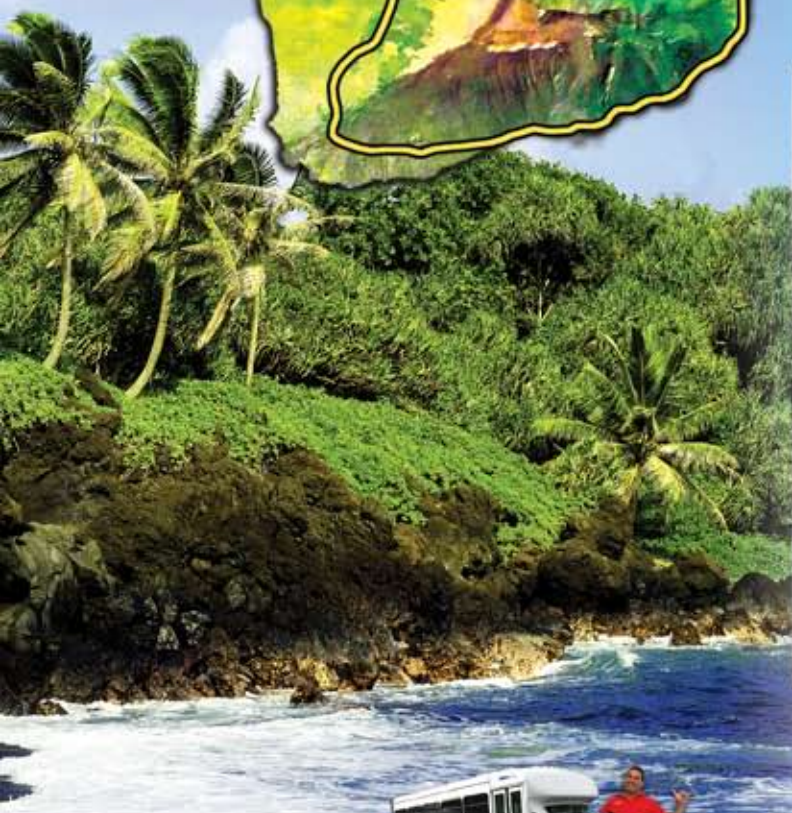

Road to Hana

Maui Eco-Adventure Tour

Road to Hana Eco-Adventure

Wailua Falls

Featuring the legendary caves of Waianapanapa.

Road to Hana

An inter-island eco-adventure unlike any other! Marvel at the lush rainforests and numerous waterfalls on the coastal road that leads to secluded Hana town. Enjoy a delicious Hawaiian picnic lunch at a beautiful scenic location.

Black Sand Beaches

- Heavenly Town of Hana
- Wailua Falls
- Waikane Falls
- Ho'okipa Beach
- Waianapanapa Black Sand Beach
- Kahanu Gardens (\$25 value)
- Quaint Hawaiian Villages

DiscoverHawaiiTours.com/Videos

Big Island Volcano

Pāhoehoe Lava Flow

Featuring a nature walk in an actual lava tube.

Hale'au'au Crater

Experience the ultimate fusion of fire and water in this thrilling eco-excursion to the world's most active volcano on the Big Island of Hawaii!

Rainbow Falls

- Kalapana Viewing Site
- Hawaii Volcanoes National Park (Admission Included)
- Rainbow Falls
- Historic Hilo Town
- Black Sand Beaches
- Jagger Museum
- Rainforest Walk
- Thurston Lava Tube